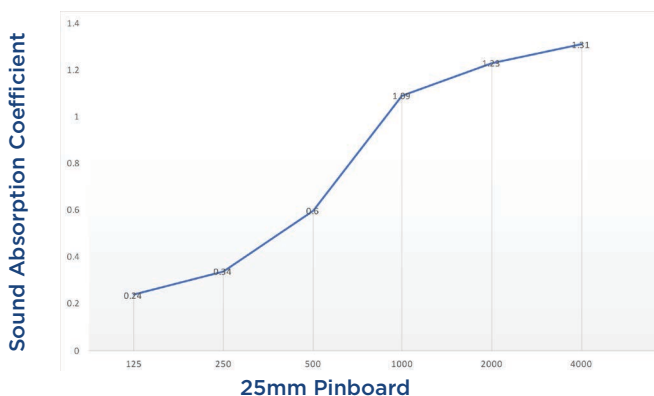

TEXTURE

Noise can interfere with rest, concentration and conversation therefore leading to fatigue, irritable headaches and stress. Embelton has developed a high performance noise absorption product that can counteract these problems. Texture is an acoustic wall and ceiling covering that is available in a range of colours.

Panel Dimensions	1200 x 2400 (+/- 1.5mm) (2-3mm Acoustic Texture)
Colour	15
Finish	Smooth
Composition	100% PET (>90% recyclable)
Density	12mm: 2000gsm 25mm: 3600gsm
Thickness	12 / 25mm (+/-7%)
NRC	0.83 (25mm without air gap) 0.4 (12mm without air gap)
Fire Rating	ISO 9705 Group 1 ASTM E84 Class A EN 13051
RoHS Directive	(EU) 2015/863 amending Annex II to Directive 2011/65/EU

TEXTURE RANGE